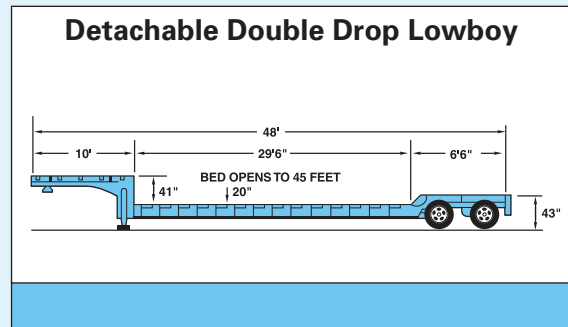

BDG International, Inc. | Container Specifications

International Forwarder, Customs Broker, Trade Consultant, Drawback Specialist

BDG World Headquarters
840 Tollgate Rd. T: 847.760.0000
Elgin, IL 60123 F: 847.760.0005