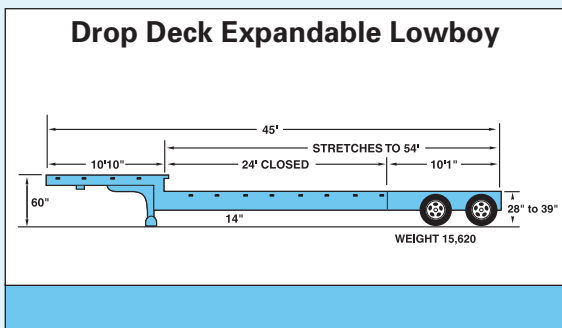

BDG International, Inc. | Container Specifications

International Forwarder, Customs Broker, Trade Consultant, Drawback Specialist

BDG World Headquarters
840 Tollgate Rd. T: 847.760.0000
Elgin, IL 60123 F: 847.760.0005