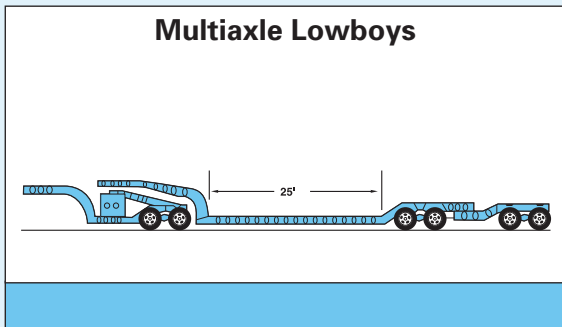

BDG International, Inc. | Container Specifications

International Forwarder, Customs Broker, Trade Consultant, Drawback Specialist

BDG World Headquarters
840 Tollgate Rd. T: 847.760.0000
Elgin, IL 60123 F: 847.760.0005