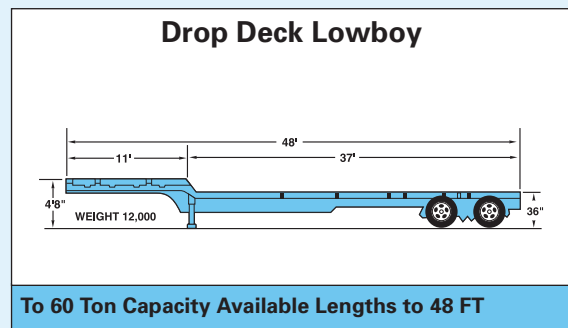

BDG International, Inc. | Container Specifications

International Forwarder, Customs Broker, Trade Consultant, Drawback Specialist

BDG World Headquarters
840 Tollgate Rd. T: 847.760.0000
Elgin, IL 60123 F: 847.760.0005