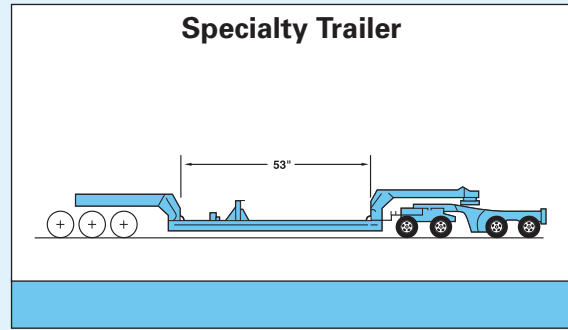

BDG International, Inc. | Container Specifications

International Forwarder, Customs Broker, Trade Consultant, Drawback Specialist

BDG World Headquarters
840 Tollgate Rd. T: 847.760.0000
Elgin, IL 60123 F: 847.760.0005