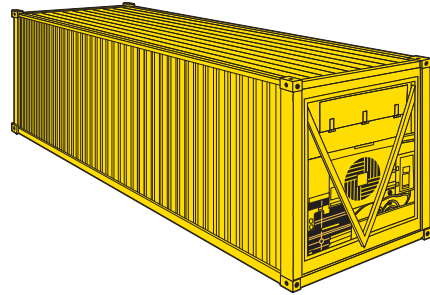

BDG International, Inc. | Container Specifications

International Forwarder, Customs Broker, Trade Consultant, Drawback Specialist

40' Dry Container

INTERIOR DIMENSIONS	PAYLOAD	TARE WEIGHT	CUBIC CAPACITY
L: 39' 6 1/2" W: 7' 8" H: 7' 9 1/2"	60,350 lbs.	6,799 lbs.	2,377 cu. ft.
DOOR OPENING: W: 7' 6", H: 7' 5"			
STANDARD CHASSIS WEIGHT LIMITATIONS	TRI-AXEL CHASSIS WEIGHT LIMITATIONS	SUPER CHASSIS WEIGHT LIMITATIONS	
42,000 lbs.	Not Available	52,000 lbs.	

40' Reefer Container

INTERIOR DIMENSIONS	PAYLOAD	TARE WEIGHT	CUBIC CAPACITY
L: 39' 9 1/4" W: 7' 4 1/16" H: 7' 2 1/4"	57,120 lbs.	Not available	1,942 ct. ft.
DOOR OPENING: W: 7' 6", H: 7' 5"			
STANDARD CHASSIS WEIGHT LIMITATIONS	TRI-AXEL CHASSIS WEIGHT LIMITATIONS	SUPER CHASSIS WEIGHT LIMITATIONS	
42,000 lbs.	Not Available	Not Available	