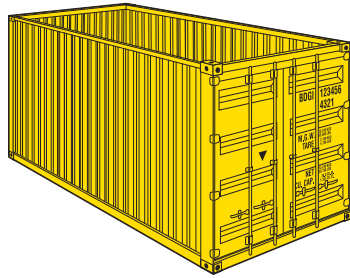

20' Open Top Container

INTERIOR DIMENSIONS	PAYLOAD	TARE WEIGHT	CUBIC CAPACITY
L: 19' 5" W: 7' 8" H: 7' 6"	48,117 lbs.	4,793 lbs.	1,116 cu. ft.

DOOR OPENING: W: 7' 6", H: 7' 4"

STANDARD CHASSIS WEIGHT LIMITATIONS	TRI-AXEL CHASSIS WEIGHT LIMITATIONS	SUPER CHASSIS WEIGHT LIMITATIONS
36,000 lbs.	44,000 lbs.	Not Available