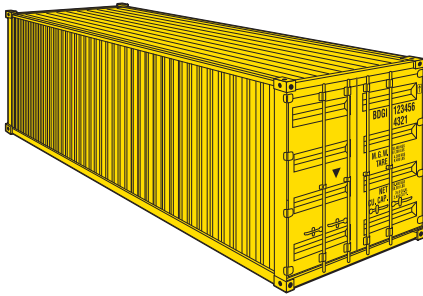

International Forwarder, Customs Broker, Trade Consultant, Drawback Specialist

40' High Cube Container

INTERIOR DIMENSIONS	PAYLOAD	TARE WEIGHT	CUBIC CAPACITY
L: 39' 6 1/2" W: 7' 8 1/2" H: 8' 10"	60,350 lbs.	Not available	2,677 cu. ft.