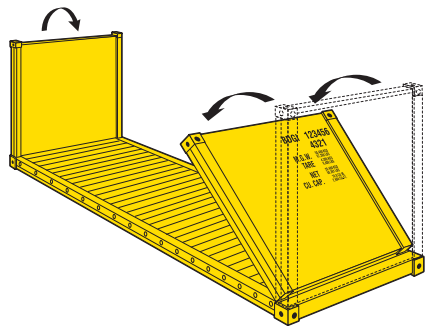

40' Collapsible Flat Rack Container

INTERIOR DIMENSIONS	PAYLOAD	TARE WEIGHT	CUBIC CAPACITY
L: 39' 11" W: 8" H: 6' 6 3/16"	57,280 lbs.	Not available	Not available
STANDARD CHASSIS WEIGHT LIMITATIONS	TRI-AXEL CHASSIS WEIGHT LIMITATIONS	SUPER CHASSIS WEIGHT LIMITATIONS	
42,000 lbs.	Not Available	52,000 lbs.