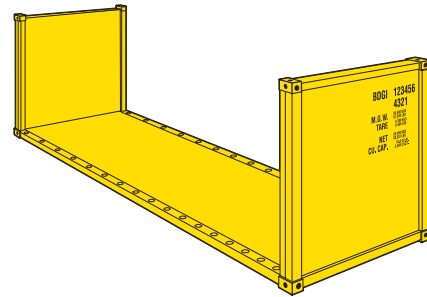

40' Flat Rack Container

INTERIOR DIMENSIONS	PAYLOAD	TARE WEIGHT	CUBIC CAPACITY
L: 38' 9 1/4" W: 7' 1/2" H: 6' 10 1/2"	55,600 lbs.	11,596 lbs.	Not available
STANDARD CHASSIS WEIGHT LIMITATIONS	TRI-AXEL CHASSIS WEIGHT LIMITATIONS	SUPER CHASSIS WEIGHT LIMITATIONS	
42,000 lbs.	Not Available	52,000 lbs.