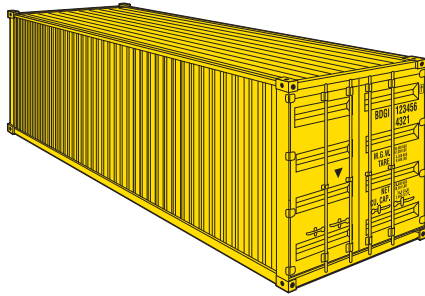

BDG International, Inc. | Container Specifications

International Forwarder, Customs Broker, Trade Consultant, Drawback Specialist

40' Dry Container

INTERIOR DIMENSIONS	PAYLOAD	TARE WEIGHT	CUBIC CAPACITY
L: 39' 6 1/2" W: 7' 8" H: 7' 9 1/2"	60,350 lbs.	6,799 lbs.	2,377 cu. ft.
DOOR OPENING: W: 7' 6", H: 7' 5"			
STANDARD CHASSIS WEIGHT LIMITATIONS	TRI-AXEL CHASSIS WEIGHT LIMITATIONS	SUPER CHASSIS WEIGHT LIMITATIONS	
42,000 lbs.	Not Available	52,000 lbs.	

40' Reefer Container

INTERIOR DIMENSIONS	PAYLOAD	TARE WEIGHT	CUBIC CAPACITY
L: 39' 9 1/4" W: 7' 4 1/16" H: 7' 2 1/4"	57,120 lbs.	Not available	1,942 ct. ft.
DOOR OPENING: W: 7' 6", H: 7' 5"			
STANDARD CHASSIS WEIGHT LIMITATIONS	TRI-AXEL CHASSIS WEIGHT LIMITATIONS	SUPER CHASSIS WEIGHT LIMITATIONS	
42,000 lbs.	Not Available	Not Available	