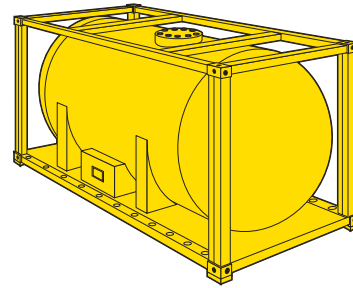

BDG International, Inc. | Container Specifications

International Forwarder, Customs Broker, Trade Consultant, Drawback Specialist

40' Dry Container

INTERIOR DIMENSIONS	PAYLOAD	TARE WEIGHT	CUBIC CAPACITY
L: 39' 6 1/2" W: 7' 8" H: 7' 9 1/2"	60,350 lbs.	6,799 lbs.	2,377 cu. ft.
DOOR OPENING: W: 7' 6", H: 7' 5"			
STANDARD CHASSIS WEIGHT LIMITATIONS	TRI-AXEL CHASSIS WEIGHT LIMITATIONS	SUPER CHASSIS WEIGHT LIMITATIONS	
42,000 lbs.	Not Available	52,000 lbs.	

20' Open Top Container

INTERIOR DIMENSIONS	PAYLOAD	TARE WEIGHT	CUBIC CAPACITY
L: 19' 5" W: 7' 8" H: 7' 6"	48,117 lbs.	4,793 lbs.	1,116 cu. ft.

DOOR OPENING: W: 7' 6", H: 7' 4"

STANDARD CHASSIS WEIGHT LIMITATIONS	TRI-AXEL CHASSIS WEIGHT LIMITATIONS	SUPER CHASSIS WEIGHT LIMITATIONS
36,000 lbs.	44,000 lbs.	Not Available

20' Tank Container

INTERIOR DIMENSIONS	PAYLOAD	TARE WEIGHT	CUBIC CAPACITY
L: 20' W: 8' H: 8' 6"	6,764 U.S. Gals.	Not available	Not available

STANDARD CHASSIS WEIGHT LIMITATIONS	TRI-AXEL CHASSIS WEIGHT LIMITATIONS	SUPER CHASSIS WEIGHT LIMITATIONS
36,000 lbs.	44,000 lbs.	Not Available