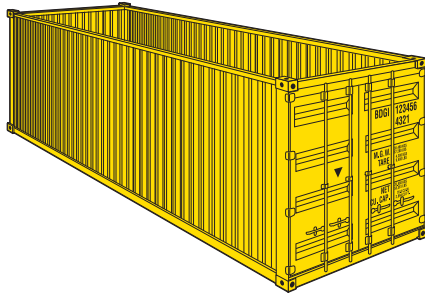

40' Open Top Container

INTERIOR DIMENSIONS	PAYLOAD	TARE WEIGHT	CUBIC CAPACITY
L: 39' 6" W: 7' 8" H: 7' 5 1/4"	57,720 lbs.	9,480 lbs.	2,260 cu. ft.
DOOR OPENING: W: 7' 5", H: 7' 5"			
STANDARD CHASSIS WEIGHT LIMITATIONS	TRI-AXEL CHASSIS WEIGHT LIMITATIONS	SUPER CHASSIS WEIGHT LIMITATIONS	
42,000 lbs.	Not Available	52,000 lbs.