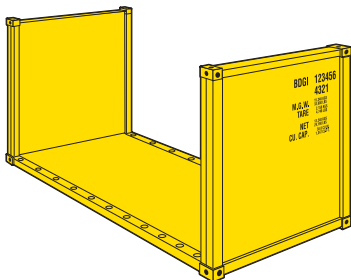

20' Flat Rack Container

INTERIOR DIMENSIONS	PAYLOAD	TARE WEIGHT	CUBIC CAPACITY
L: 18' 8 1/2" W: 8' H: 7' 7 1/2"	47,773 lbs.	5,137 lbs.	Not available

STANDARD CHASSIS WEIGHT LIMITATIONS	TRI-AXEL CHASSIS WEIGHT LIMITATIONS	SUPER CHASSIS WEIGHT LIMITATIONS
36,000 lbs.	44,000 lbs.	Not Available

BDG World Headquarters

840 Tollgate Rd.
Elgin, IL 60123

T: 847.760.0000

F: 847.760.0005

www.bdginternational.com

sales@bdginternational.com

All dimensions and weights are estimated and subject to variances based on equipment manufacturer, US DOT and State DOT requirements.

Recipient of the President's "E" Award for Export Service